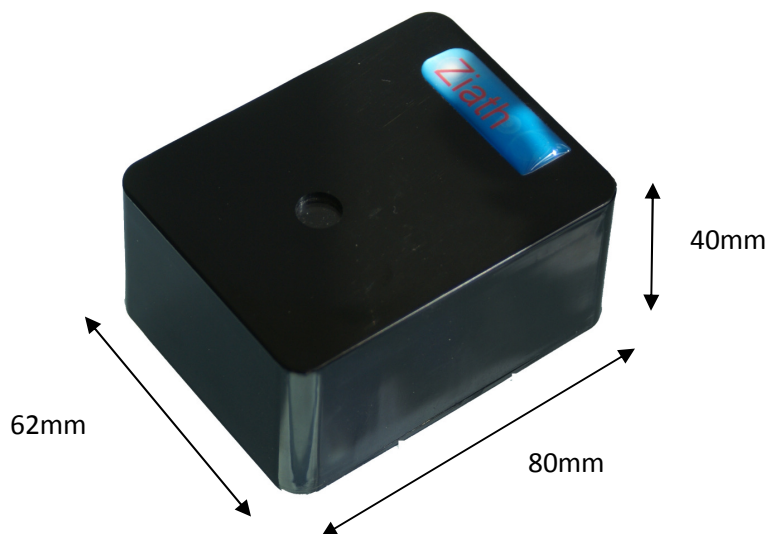

System Specification

DataPaq High Speed Single Tube Scanner (S1)

- Operating Systems: Windows XP/Vista
- Compatible rack vendors
  - Thermo Matrix
  - Thermo Abgene
  - Thermo Nunc
  - Micronic
  - FluidX
  - Matrical
- Export data to Excel, text, tube image
- Fast Scanning — <1 second per tube
- Null read for damaged tube
- Instant read for any size or brand of tube
- Simple installer — no dongles required
- USB connectivity – no independent power supply needed.

System Footprint

For more information please contact Ziath Ltd.

www.ziath.com • sales@ziath.com

T +44 (0) 1223 968 125 • F +44 (0) 1223 771 615